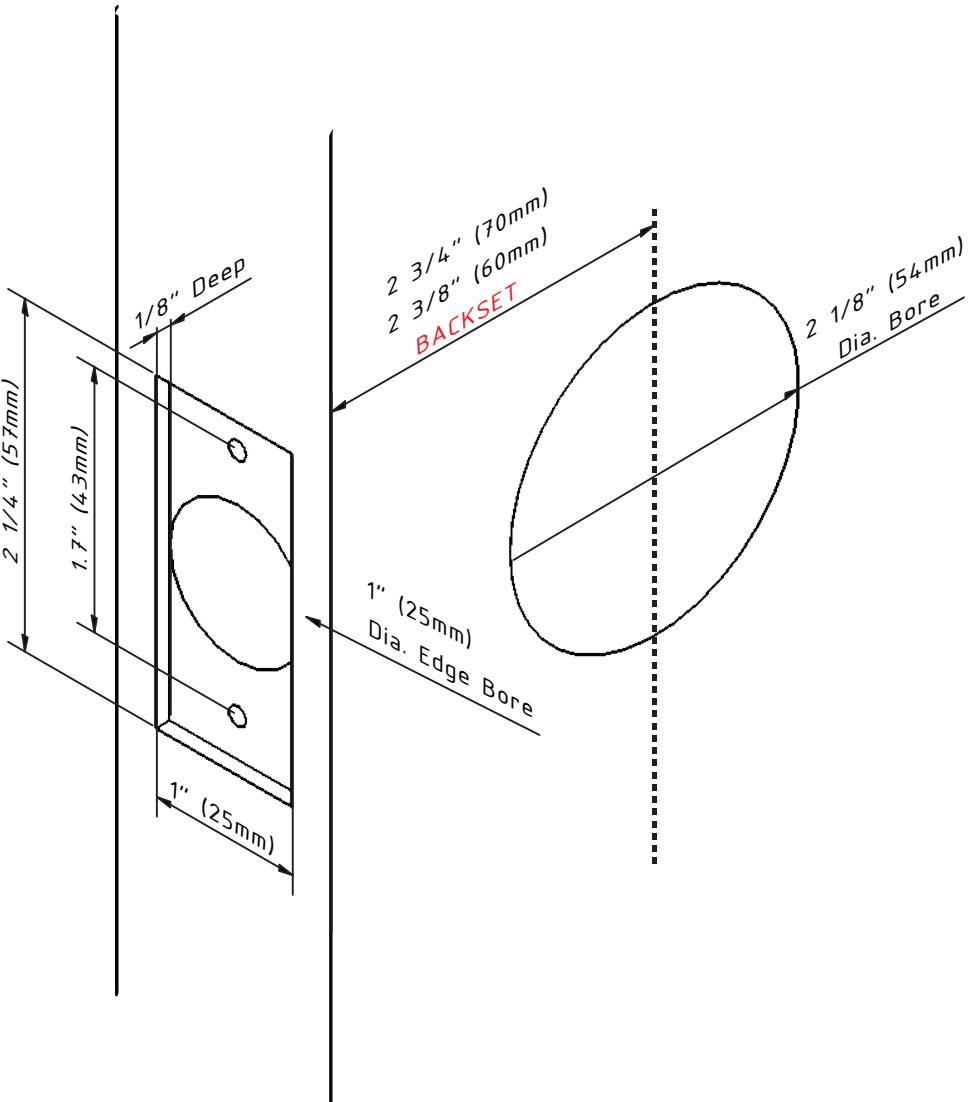

Altro Smart Lock Door Preperation

Altro Smart Lock Door Template

Before using this template measure below scales with a ruler.

If there is a mismatch you might need to adjust your printer settings to scale the document to 100%.

Drill Hole

----- Fold Line